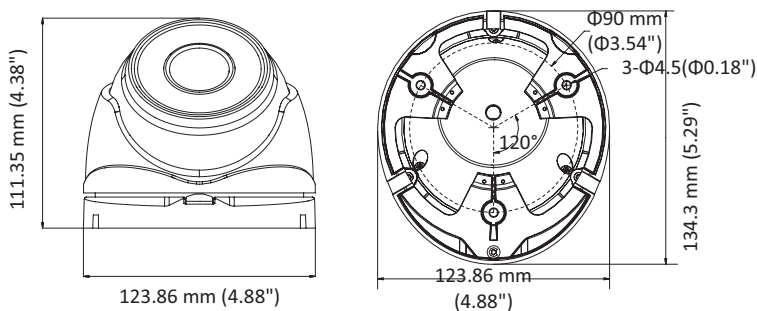

#### Key Features

- PoC.at - Power over Coax
- CoC - Control over Coax
- UTC - Up the Coax
- 2 MP, 1920 x 1080 @30fps
- 2.7 mm to 13.5 mm motorized varifocal lens, auto focus
- Ultra-Low Light
- 130 dB true WDR, 3D DNR
- Smart IR, up to 196' IR distance
- IP67

#### Dimensions

Interface	
Video Output	1 HD analog output

General	
Operating Conditions	-40 °F to 140 °F (-40 °C to 60 °C), humidity: 90% or less (non-condensing)
Power Supply	12 VDC ± 25%/PoC.at
Power Consumption	Max. 8.2 W
Protection Level	IP67
Material	Metal
IR Range	Up to 196'
Communication	UTC (Up the coax), Protocol: (TVI output)
Dimensions	5.29" × 4.38" (134.3 mm × 111.35 mm)
Weight	Approx. 1.34 lb. (610 g)
Warranty	2-Year Limited Fixed Camera Warranty