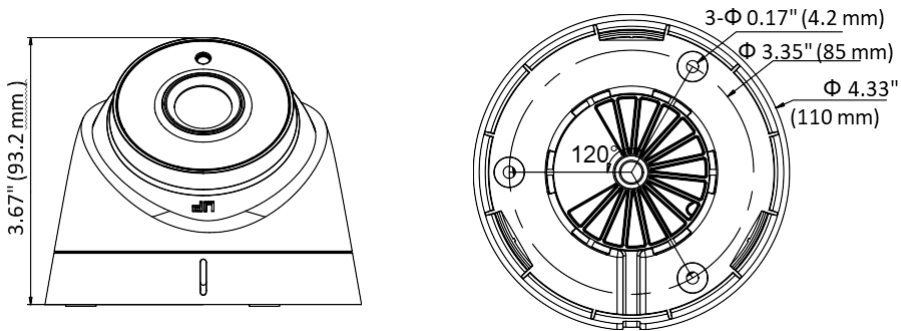

Key Features

- PoC.af - Power over Coax
- CoC - Control over Coax
- UTC - Up the Coax
- 2 MP, 1920 x 1080 @30fps
- 2.8 mm and 3.6 mm fixed focal lens
- Ultra-Low Light
- 120 dB true WDR, 3D DNR
- EXIR 2.0, Smart IR, up to 131' IR distance
- IP67

Dimensions

Available Accessories

Wall Mount
ST-WM5

Junction Box
ST-JB4

ST-TVI2FTD-P-2.8 | ST-TVI2FTD-P 2MP TVI PoC Fixed Lens Turret Dome Camera

Camera		Interface	
Image Sensor	2.0 megapixel progressive scan CMOS	Video Output	1 HD analog output
Signal System	PAL/NTSC		
Frame Rate	PAL: 1080p@25fps NTSC: 1080p@30fps	General	
Resolution	1920 (H) × 1080 (V)	Operating Conditions	-40 °F to 140 °F (-40 °C to 60 °C), humidity: 90% or less (non-condensation)
Min. illumination	Color: 0.005 Lux @ (F1.2, AGC ON), 0 Lux with IR	Power Supply	12 VDC ±25%/PoC.af
Shutter Time	PAL: 1/25 s to 1/50, 000 s NTSC: 1/30 s to 1/50, 000 s	Power Consumption	Max. 3.6 W
Slow Shutter	Max. 16 times	Ingress Protection	IP67
Lens	2.8 mm and 3.6 mm fixed lens	Material	Metal & Plastic
Horizontal Field of View	103.5° (2.8 mm), 82.6° (3.6 mm)	IR Range	Up to 131'
Lens Mount	M12	Communication	UTC (Up the coax), Protocol: (TVI output)
Day & Night	IR cut filter	Dimensions	Φ 4.33" × 3.67" (Φ 110 mm × 93.2 mm)
Angle Adjustment	Pan: 0° to 360°, Tilt:0° to 75°, Rotate: 0° to 360°	Weight	0.77 lb. (350 g)
Synchronization	Internal synchronization	Warranty	2-Year Limited Fixed Camera Warranty
WDR (Wide Dynamic Range)	> 120 dB°		
Menu			
AGC	Support		
Day/Night Mode	Auto/Color/BW (Black and White)		
White Balance	ATW (Auto Trace White) MWB (Manual White Balance)		
Privacy Mask	ON/OFF, 4 programmable privacy masks		
Motion Detection	4 programmable motion areas		
Backlight Compensation	WDR/BLC/OFF		
3D DNR (Digital Noise Reduction)	Level 1 to 10		
Language	English, Chinese		
Functions	Brightness, Sharpness, Mirror, Smart IR		