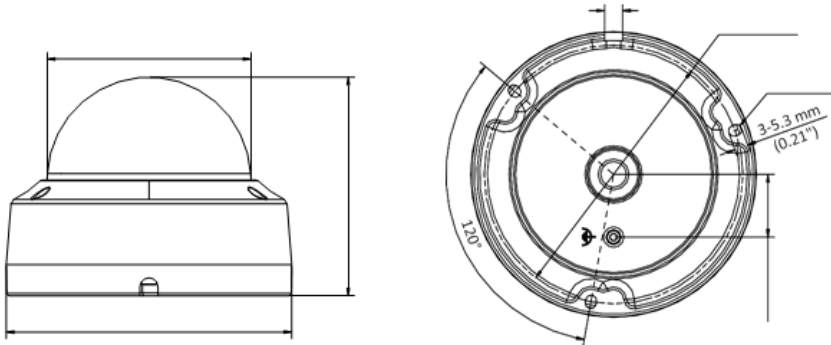

ST-TVI2FD-P-2.8 | ST-TVI2FD-P

2MP TVI PoC Fixed Lens Dome Camera

Deliver a High Definition video signal to your recorder while allowing both power and control signals to transmit over one coaxial cable from the DVR to the camera. SecurityTronix uses PoC (Power over Coax) and CoC (Control over Coax) to accomplish this. Now you can eliminate the need for additional power cable, and cut costs, while delivering high definition quality images and further transmission distances for your job sites. This solution has many installers boasting their installations are fast, easy, and saving their customers money.

Key Features

- PoC.af - Power over Coax
- CoC - Control over Coax
- UTC - Up the Coax
- 2 MP, 1920 x 1080 @30fps
- 2.8 mm and 3.6 mm fixed focal lens
- Ultra-Low Light
- 130 dB true WDR, 3D DNR
- Smart IR, up to 98' IR distance
- IP67, IK10

Dimensions

Available Accessories

Wall Mount with
Junction Box
ST-WM1B

Junction Box
ST-JB1

ST-TVI2FD-P-2.8 | ST-TVI2FD-P 2MP TVI PoC Fixed Lens Dome Camera

Camera	
Image Sensor	2 MP CMOS
Signal System	PAL/NTSC
Frame Rate	PAL: 1080p@25fps NTSC: 1080p@30fps
Resolution	1920 (H) × 1080 (V)
Min. Illumination	0.003 Lux @ (F1.2, AGC ON), 0 Lux with IR
Shutter Time	PAL: 1/25 s to 1/50, 000 s NTSC: 1/30 s to 1/50, 000 s
Slow Shutter	Max. 16 times
Lens	2.8 mm and 3.6 mm fixed lens
Horizontal Field of View	103.5° (2.8 mm), 82.6° (3.6 mm)
Lens Mount	M12
Day & Night	ICR
WDR (Wide Dynamic Range)	≥130 dB
Angle Adjustment	Pan: 0° to 355°, Tilt: 0° to 75°, Rotate: 0° to 355°

Interface	
Video Output	1 HD analog output

General	
Operating Conditions	-40 °F to 140 °F (-40 °C to 60 °C), humidity: 90% or less (non-condensation)
Power Supply	12 VDC ±25%, PoC.af
Power Consumption	Max. 3.6 W
Protection Level	IP67, IK10
Material	Metal
IR Range	Up to 98'
Communication	UTC (Up the coax), Protocol: (TVI output)
Dimensions	Φ 4.4" × 3.3" (Φ 110.8 mm × 84.7 mm)
Weight	Approx. 1.09 lb. (493 g)
Warranty	2-Year Limited Fixed Camera Warranty