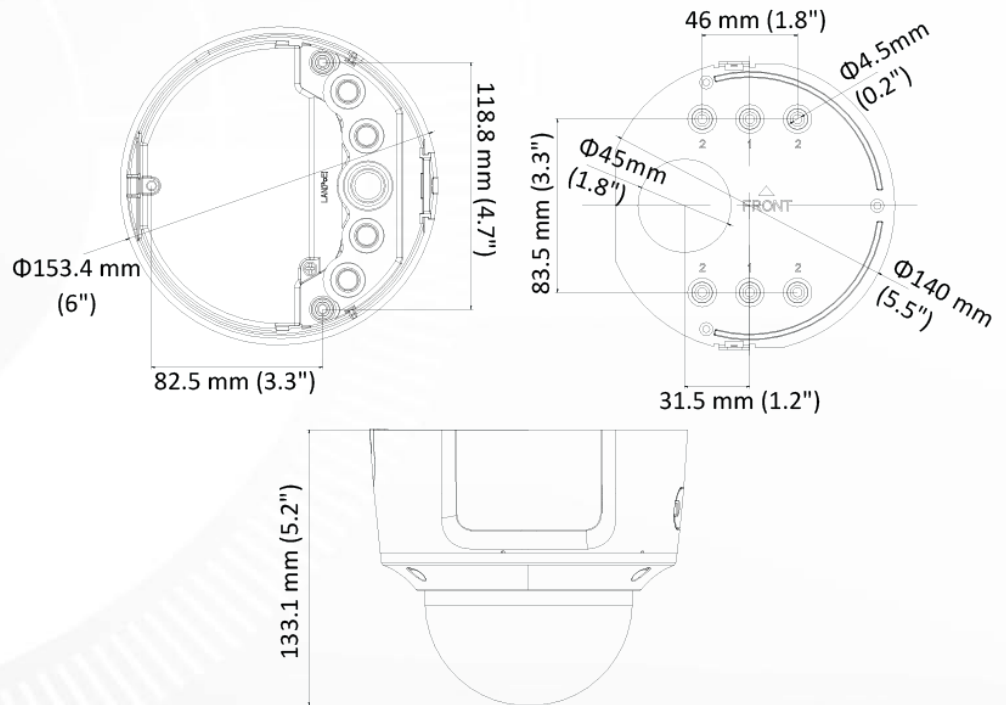

ST-IP8VFD-MZ

8MP IP Motorized Varifocal Dome Camera

The ST-IP8VFD-MZ is an Ultra HD 8MP Motorized Zoom 2.8 -12mm Varifocal Lens Dome camera that allows you to aim, zoom and focus the camera at the recorder, using a test meter, via web browser or using CMS making the install process safer and easier.

Key Features

- 3840 × 2160 resolution @ 15fps
- 2.8mm to 12mm varifocal lens
- Motorized zoom & focus
- 120dB Wide Dynamic Range
- IP67 weather rating
- IK10 vandal rating

Dimensions

Related Items

Wall Mount
ST-WM6

Lens	
Focal Length	2.8 to 12 mm
Aperture	F1.6
Focus	Auto
FOV	Horizontal field of view: 105° to 34.5° Vertical field of view: 55° to 19° Diagonal field of view: 125° to 40°
Lens Mount	Φ14

Interface	
Audio	1 input (line in, 3.5 mm), 1 output (line out, 3.5 mm), mono sound
Alarm	1 input, 1 output
Communication Interface	1 RJ45 10M/100M self-adaptive Ethernet port
Video Output	1Vp-p composite output (75 Ω/BNC) (For adjustment only)
On-board storage	Built-in Micro SD/SDHC/SDXC slot, up to 128 GB
Reset Button	Yes

IR	
IR Distance	Up to 30m (98ft)

General	
Operating Conditions	-30 °C to +60 °C (-22 °F to +140 °F), Humidity 95% or less
Power	12 VDC, 0.8A, max. 10W PoE (802.3af, 36V to 57V), 0.4A to 0.2A, max. 12W
Protection Level	IP67, IK10
Material	Metal
Dimensions	Φ153.4 × 133.1 mm (Φ6" × 5.2")
Weight	Camera: 1287g (2.8lbs)