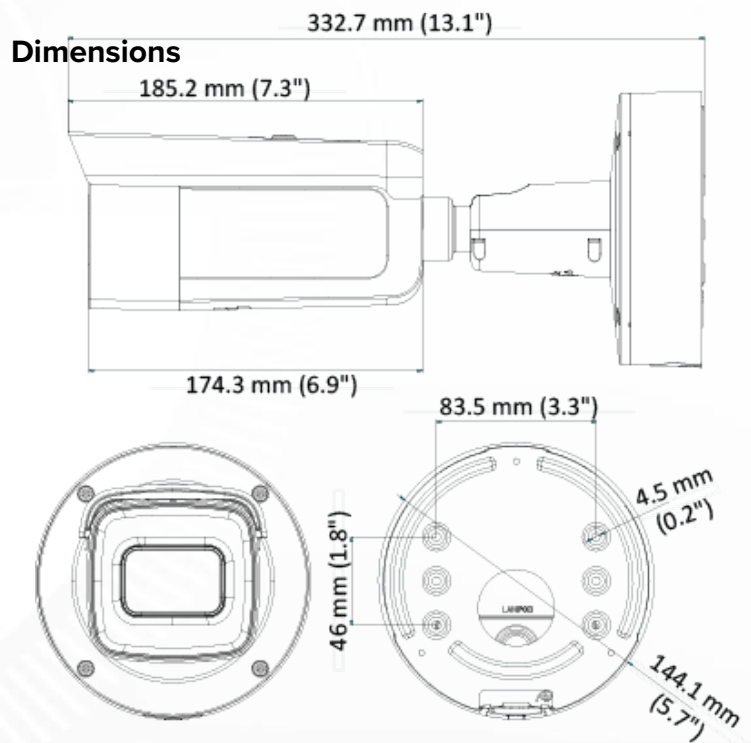

ST-IP8VFB-MZ

8MP IP Motorized Varifocal Bullet Camera

The ST-IP8VFB-MZ is an Ultra HD 8MP Motorized Zoom 2.8 -12mm Varifocal Lens Bullet camera that allows you to aim, zoom and focus the camera at the recorder, using a test meter, via web browser or using CMS making the install process safer and easier.

Key Features

- 3840 × 2160 resolution @ 15fps
- 2.8mm to 12mm varifocal lens
- Motorized zoom & focus
- 120dB Wide Dynamic Range
- IP67 weather rating
- IK10 vandal rating

Related Items

4/8/16 Ch NVR
 ST-EZ4
 ST-EZ8
 ST-EZ16

Lens	
Focal Length	2.8 to 12 mm
Aperture	F1.6
Focus	Auto
FOV	Horizontal field of view: 105° to 34.5° Vertical field of view: 55° to 19° Diagonal field of view: 125° to 40°
Lens Mount	Φ14

Interface	
Audio	1 input (line in, 3.5 mm), 1 output (line out, 3.5 mm), mono sound
Alarm	1 input, 1 output
Communication Interface	1 RJ45 10M/100M self-adaptive Ethernet port
Video Output	1Vp-p composite output (75 Ω/BNC) (For adjustment only)
On-board storage	Built-in Micro SD/SDHC/SDXC slot, up to 128 GB
Reset Button	Yes

IR	
IR Distance	Up to 50m (164ft)

General	
Operating Conditions	-30 °C to +60 °C (-22 °F to +140 °F), Humidity 95% or less
Power	12 VDC, 1.2A, max. 14.5W PoE (802.3at, 42.5V to 57V), 0.5A to 0.3A, max. 18W
Protection Level	IP67, IK10
Material	Metal
Dimensions	Φ144.1mm × 332.7mm (Φ5.7" × 13.1")
Weight	Camera: 1893g (4.2lbs)