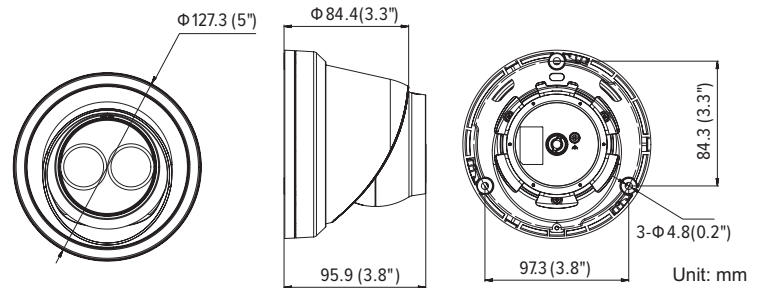

#### Dimensions

Lens	
Focal Length	2.8/4mm
Aperture	F2.0
Focus	Auto
FOV	2.8 mm, horizontal FOV: 102°, vertical FOV: 53°, diagonal FOV: 124°, 4 mm, horizontal FOV: 79°, vertical FOV: 42°, diagonal FOV: 95°
Lens Mount	M12

General	
Operating Conditions	-22 °F to +140 °F (-30 °C to +60 °C), Humidity 95% or less (non-condensing)
Power Supply	12 VDC ± 25%, Φ 5.5mm coaxial power plug PoE(802.3af, class 3)
Power Consumption and Current	112 VDC, 0.5 A, max. 6.0W PoE: (802.3af, 36V to 57V), 0.3 A to 0.2 A, max. 7.5 W
Protection Level	IP67
Material	Metal
Dimensions	Camera: 5"× 3.8" (Φ 127.3 x 95.9 mm) Package: 5.9" x 5.9" x 5.6" (150 x 150 x 141 mm)
Weight	Camera: 1.4 lb. (620 g)
Warranty	2-Year Limited Fixed Camera Warranty