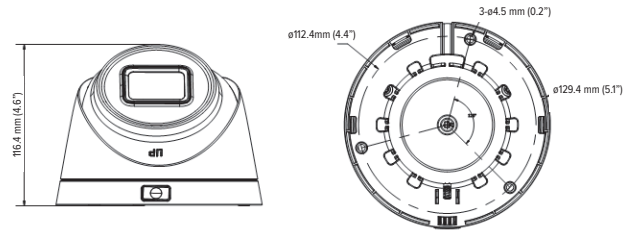

Dimensions

Key Features

- 1/3" progressive scan CMOS
- 2560 × 1440@20fps
- 2.8 mm to 12 mm motorized varifocal lens
- H.265+, H.265, H.264+, H.264
- Dual stream
- 3D DNR (Digital Noise Reduction)
- Digital WDR (Wide Dynamic Range)
- Up to 98' IR range
- IP67

Interface	
Communication Interface	1 RJ45 10M/100M self-adaptive Ethernet port

General	
Operating Conditions	-22 °F to 140 °F (-30 °C to 60 °C), humidity: 95% or less (non-condensing)
Power Supply	12 VDC ± 25%, 5.5 mm coaxial power plug PoE (802.3af, class 3)
Power Consumption and Current	12 VDC, 1 A, Max: 11 W PoE: (802.3af, 36 V to 57 V), 0.4 A to 0.2 A, Max: 12.5 W
Protection Level	IP67
Material	Camera body: metal, bottom base: plastic
Dimensions	Camera: Ø 5.1" × 4.6" (Ø 129.4 × 116.4 mm) With package: Ø 6.7" × 5.9" (170 × 150 mm)
Weight	Camera: 1.2 lb. (560 g) With package: 1.9 lb. (850g)
Warranty	2-Year Limited Camera Warranty