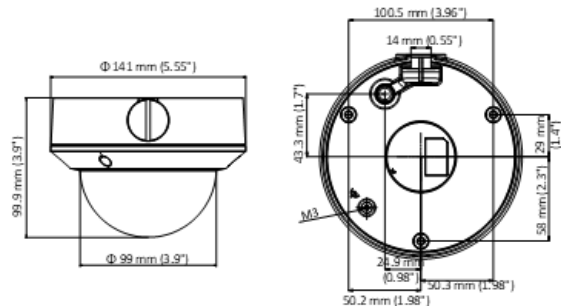

#### Dimensions

Lens	
Focal Length	2.8 to 12 mm
Aperture	F1.6
Focus	Auto
FOV	Horizontal field of view: 98° to 28° Vertical field of view: 51° to 16° Diagonal field of view: 115° to 32°
Lens Mount	Ø14

IR	
IR Range	Up to 98'
Wavelength	850nm

Interface	
Communication Interface	1 RJ45 10M/100M self-adaptive Ethernet port

General	
Operating Conditions	-22 °F to 122 °F (-30 °C to 50 °C ), humidity: 95% or less (non-condensing)
Power Supply	12 VDC ± 25%, 5.5 mm coaxial power plug PoE (802.3af, class 3)
Power Consumption and Current	-I2: 12 VDC, 0.8 A, Max: 10 W; PoE: (802.3af, 36 V to 57 V), 0.35 A to 0.2 A, Max: 12 W -I: 12 VDC, 0.5 A, Max: 6 W; PoE: (802.3af, 36 V to 57 V), 0.22 A to 0.14 A, Max: 8 W
Protection Level	IP67, IK10 TVS 2000V lightning protection, surge protection and voltage transient protection
Material	Metal & Plastic
Dimensions	Camera: Ø 5.6" × 3.9" ( Ø 141 × 99.9 mm) With package: 5.5"× 5.5"× 6.1" (140 × 140 × 154 mm)
Weight	Camera: Approx. 1.8 lb. (820 g) With package: Approx. 2.6 lb. (1200 g)
Warranty	2-Year Limited Camera Warranty