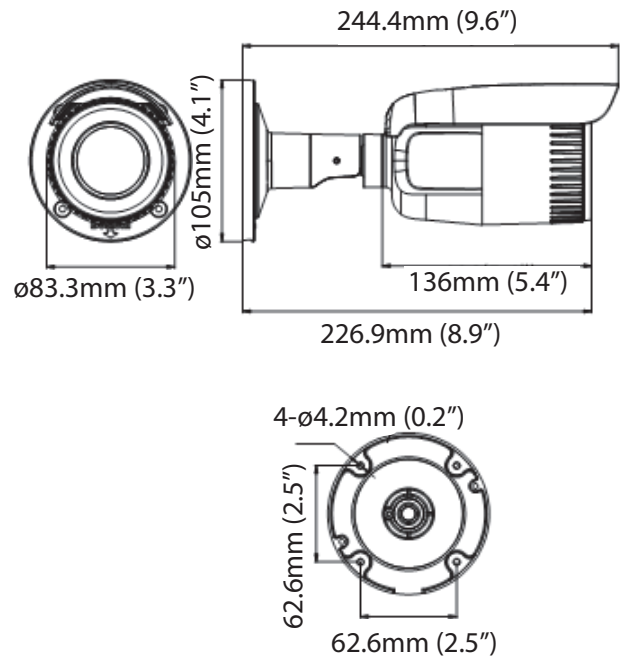

Dimensions

STGO2
FREE APP
View from your phone or mobile device anytime, anywhere!
STGO2
Available on the App Store and Google Play