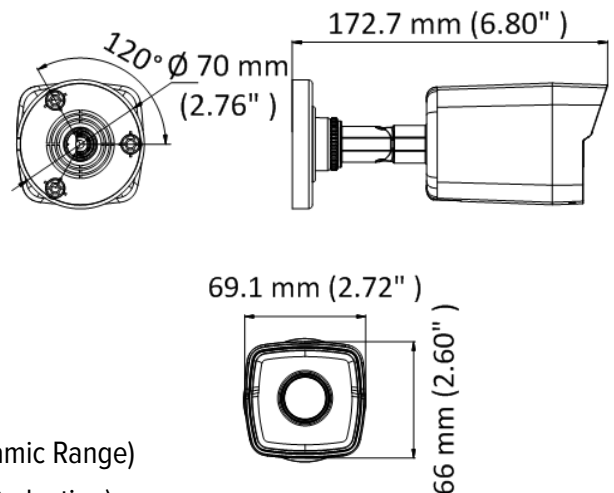

ST-IP4FB-LS-2.8 | ST-IP4FB-LS-4 | ST-IP4FB-LS-6

4MP IP Fixed Lens Bullet Camera

Looking for high quality HD IP video surveillance cameras but do not want to pay the high prices? SecurityTronix Lite Series has your solution. The Lite Series 4 Mega Pixel High Resolution, IP fixed lens camera transmits and receives video and controls data over a single network cable. This compact mini bullet camera packs a big punch and is suited for any commercial application. The free STGO2 app allows users to view their cameras on their mobile devices anytime with ease. Cameras are Plug n Play when paired with SecurityTronix Network Video Recorders (NVR) that have built in PoE. Need to make sure you are not going to lose recorded data... The Lite Series cameras connect to SecurityTronix ST LIVE cloud based platform for retention of recorded video off site. The robust design includes an IP67 weather rating, Digital Wide Dynamic Range (DWDR) to provide a clear image when a lighting change occurs behind the subject being viewed, and IR LEDs allow the camera to see in total darkness up to 98 feet. The camera can be powered via PoE (power over Ethernet) or locally with a 12V DC power supply. Power supply not included.

Dimensions

Key Features

- 1/3" progressive scan CMOS
- 2560 × 1440@20fps
- 2.8, 4 and 6 mm fixed lens
- H.265+, H.265, H.264+, H.264
- Dual stream
- Digital WDR (Wide Dynamic Range)
- 3D DNR (Digital Noise Reduction)
- Up to 98' IR range
- PoE (Power over Ethernet)
- IP67