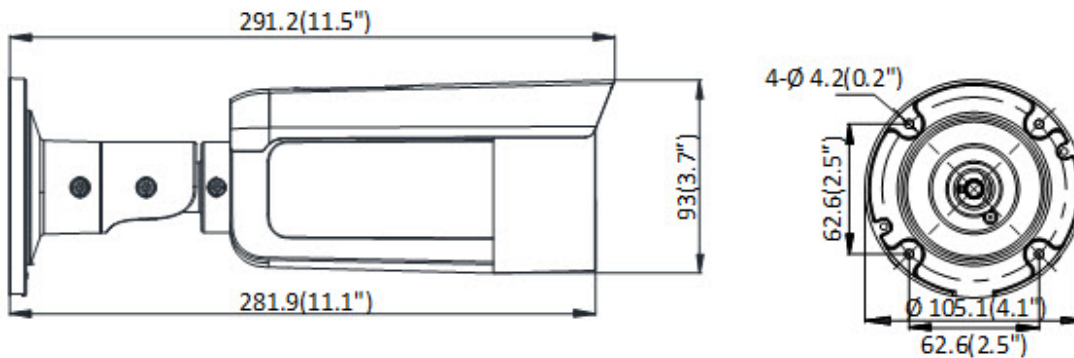

#### Key Features

- 4 MP
- Max. 2688 × 1520 @30fps
- 24/7 Full Time Color
- 4 mm fixed focal lens
- H.265+, H.264+
- 120dB WDR
- 0.0014 @ (F1.0, AGC ON), 0 Lux with Light
- Built-in micro SD/SDHC/SDXC slot, up to 128G
- IP67

#### Dimensions