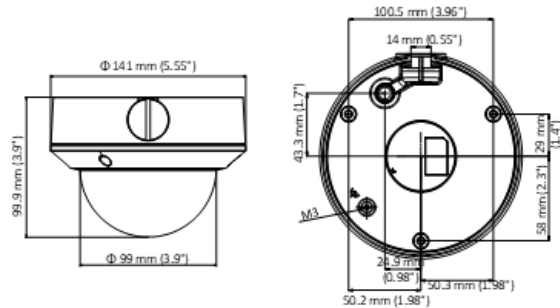

#### Dimensions

Lens	
Focal Length	2.8 to 12 mm
Aperture	F1.6
Focus	Auto
FOV	Horizontal field of view: 98° to 34° Vertical field of view: 51° to 19° Diagonal field of view: 115° to 40°
Lens Mount	Ø14

IR	
IR Range	Up to 98'
Wavelength	850nm

Interface	
Communication Interface	1 RJ45 10M/100M self-adaptive Ethernet port

General	
Operating Conditions	-22 °F to 122 °F (-30 °C to 50 °C ), humidity: 95% or less (non-condensing)
Power Supply	12 VDC ± 25%, 5.5 mm coaxial power plug PoE (802.3af, class 3)
Power Consumption and Current	-I2: 12 VDC, 0.8 A, Max: 10 W; PoE: (802.3af, 36 V to 57 V), 0.35 A to 0.2 A, Max: 12 W -I: 12 VDC, 0.5 A, Max: 6 W; PoE: (802.3af, 36 V to 57 V), 0.22 A to 0.14 A, Max: 8 W
Protection Level	IP67, IK10 TVS 2000V lightning protection, surge protection and voltage transient protection
Material	Metal & Plastic
Dimensions	Camera: Ø 5.6" × 3.9" ( Ø 141 × 99.9 mm) With package: 5.5"× 5.5"× 6.1" (140 × 140 × 154 mm)
Weight	Camera: Approx. 1.8 lb. (830 g) With package: Approx. 2.4 lb. (1070 g)
Warranty	2-Year Limited Camera Warranty