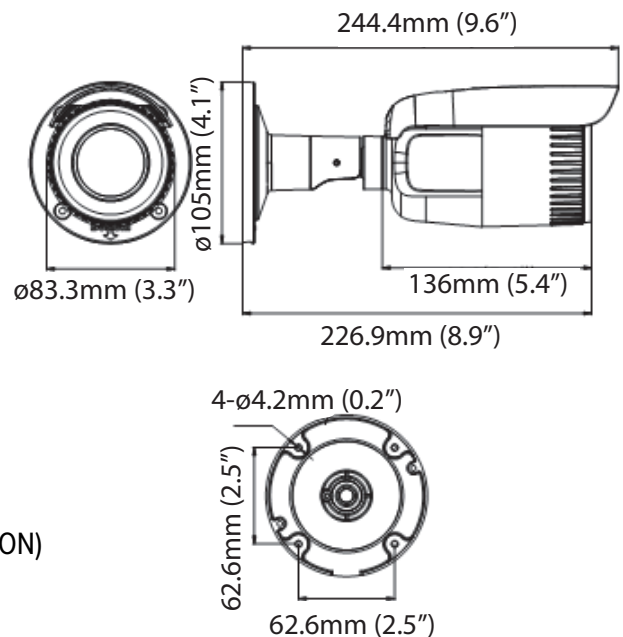

Available Accessories

Junction Box Camera Mount
ST-JB5

Dimensions

FREE APP

View from your phone
or mobile device
anytime, anywhere!

STGO2

ST-IP2VFB-MZ-LS 2MP IP Motorized Varifocal Lens Bullet Camera

Camera	
Image Sensor	1/2.8" progressive scan CMOS
Min. Illumination	Color: 0.01 Lux @(F1.2, AGC ON), 0.018 Lux @ (F1.6, AGC ON)
Shutter Speed	1/3 s to 1/100,000 s, support slow shutter
Slow Shutter	Yes
Auto-Iris	No
Day & Night	IR cut filter
Digital Noise Reduction	3D DNR
WDR	Digital WDR (Wide Dynamic Range)
Angle Adjustment (Bracket)	Pan: 0° to 360°, tilt: 0° to 90°, rotation: 0° to 360°

Lens	
Focal Length	2.8 to 12 mm
Aperture	F1.6
Focus	Auto
FOV	Horizontal field of view: 98° to 34° Vertical field of view: 51° to 19° Diagonal field of view: 115° to 40°
Lens Mount	Ø14

IR	
IR Range	Up to 98'
Wavelength	850nm

Interface	
Communication Interface	1 RJ45 10M/100M self-adaptive Ethernet port

General	
Operating Conditions	-22 °F to 140 °F (-30 °C to 60 °C), humidity: 95% or less (non-condensing)
Power Supply	12 VDC ± 20%, 5.5 mm coaxial power plug PoE (802.3af, class 3)
Power Consumption and Current	Iz: 12 VDC, 0.9 A, max. 11 W; PoE: (802.3af, 36 V to 57 V), 0.4 A to 0.2 A, max. 12.9 W -I: 12 VDC, 0.6 A, max. 7 W; PoE: (802.3af, 36 V to 57 V), 0.3 A to 0.1 A, max. 9 W
Protection Level	IP67 TVS 2000V lightning protection, surge protection and voltage transient protection
Material	Metal
Dimensions	Φ 4.1" × 9.6" (Φ 105 × 244.4 mm)
Weight	Camera: approx. 2.2 lb (1015 g) With package: approx. 3.4 lb. (1540 g)
Warranty	2-Year Limited Camera Warranty