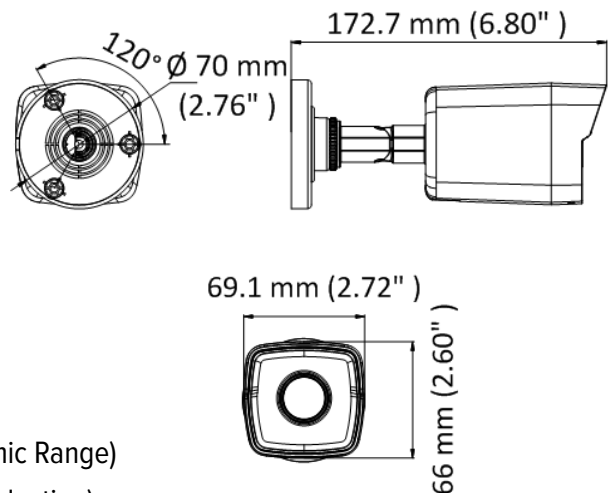

ST-IP2FB-LS-2.8 | ST-IP2FB-LS-4

2MP IP Fixed Lens Bullet Camera

Looking for high quality HD IP video surveillance cameras but do not want to pay the high prices? SecurityTronix Lite Series has your solution. The Lite Series 2 Mega Pixel High Resolution, IP fixed lens camera transmits and receives video and controls data over a single network cable. This compact mini bullet camera packs a big punch and is suited for any commercial application. The free STGO2 app allows users to view their cameras on their mobile devices anytime with ease. Cameras are Plug n Play when paired with SecurityTronix Network Video Recorders (NVR) that have built in PoE. Need to make sure you are not going to lose recorded data... The Lite Series cameras connect to SecurityTronix ST LIVE cloud based platform for retention of recorded video off site. The robust design includes an IP67 weather rating, Digital Wide Dynamic Range (DWDR) to provide a clear image when a lighting change occurs behind the subject being viewed, and IR LEDs allow the camera to see in total darkness up to 98 feet. The camera can be powered via PoE (power over Ethernet) or locally with a 12V DC power supply. Power supply not included.

Dimensions

Key Features

- 1/2.8" progressive scan CMOS
- 1920 × 1080@30fps
- 2.8 and 4 mm fixed lens
- H.265+, H.265, H.264+, H.264
- Dual stream
- Digital WDR (Wide Dynamic Range)
- 3D DNR (Digital Noise Reduction)
- Up to 98' IR range
- PoE (Power over Ethernet)
- IP67