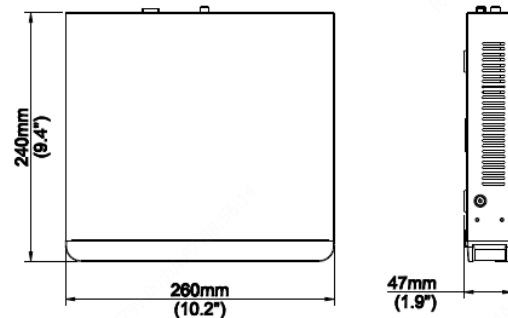

Dimensions

Available Accessories

Hard Drive

- WD10PURX
- WD20PURX
- WD30PURX
- WD40PURX
- WD60PURX
- WD82PURX
- WD102PURX