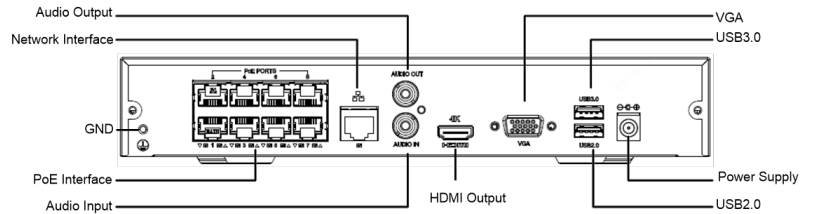

ST-GNVR8-P8

8 Channel Network Video Recorder

Key Features

- Supports Ultra 265/H.265/H.264 video formats
- 8 channel
- Third-party IP cameras supported with ONVIF conformance: Profile S, Profile G, Profile T
- Supports 1-ch HDMI, 1-ch VGA, HDMI at up 4K
- (3840 x 2160) resolution
- HDMI and VGA simultaneous output
- Up to 8MP resolution recording
- 1 SATA HDD up to 10 TB

Dimensions

Available Accessories

Hard Drive

- WD10PURX
- WD20PURX
- WD30PURX
- WD40PURX
- WD60PURX
- WD82PURX
- WD102PURX

ST-GNVR8-P8 8 Channel Network Video Recorder

Video/Audio Input	
IP Video Input	8-ch
Two-way Audio Input	1-ch, RCA

Decoding	
Decoding format	Ultra 265/H.265/H.264
Liveview/Playback	4K/5MP/4MP/3MP/1080p/960p/720p/D1/2CIF/CIF
Capability	2 x 4k@30, 3 x 5MP@30, 4 x 4MP@30, 5 x 3MP@30, 8 x 1080p@30

Hard Disk	
SATA	1 SATA interface
Capacity	up to 10TB for each disk

External Interface	
Network Interface	1 RJ45 10M/100M self-adaptive Ethernet Interface
USB Interface	Rear panel: 1 x USB2.0, 1 x USB3.0

PoE	
Interface	8 RJ45 10M/100M self-adaptive Ethernet Interface
Max Power	Max 30W for single port Max 75W in total
Standards	IEEE 802.3at, IEEE 802.3af