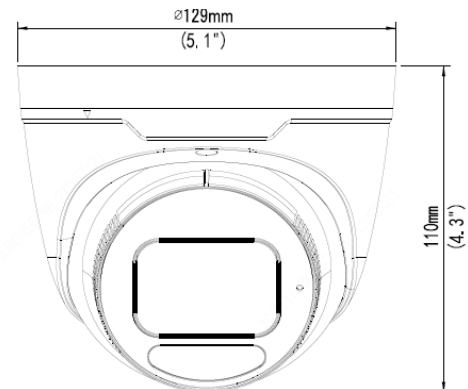

Dimensions

Available Accessories

Junction Box
ST-GJB03-E

Wall Mount
ST-GWM03-C

ST-GIP8VFTD-MZ 8MP HD Intelligent IR VF Turret Network Camera

Camera					
Sensor	1/2.8", 8.0 megapixel, progressive scan, CMOS				
Lens	2.8 - 12mm, AF automatic focusing and motorized zoom lens				
DORI Distance	Lens	Detect	Observe	Recognize	Identify
	2.8 mm	95 yds (86.9 m)	26.5 yds (34.8m)	38 yds (17.4m)	9.5 yds (8.7 m)
	12 mm	407.2 yds (372.4 m)	162.9 yds (149 m)	66.4 yds (74.5 m)	40.6 yds (37.2 m)
Angle Of View (H)	107.4° - 29.2°				
Angle Of View (V)	54.2° - 16.3°				
Angle Of View (O)	111.0° - 33.1°				
Adjustment Angle	Pan: 0°-360°		Tilt: 0°-75°		Rotate: 0°-360°
Shutter	Auto/Manual, shutter time: 1 - 1/100000s				
Minimum Illumination	Colour: 0.003Lux (F1.6, AGC ON) 0Lux with IR				
Day/Night	IR-cut filter with auto switch (ICR)				
S/N	>56dB				
IR Range	Up to 131 ft (40m) IR range				
Wavelength	850nm				
IR On/Off Control	Auto/Manual				
WDR	120dB				

General	
Power	DC 12V±25%, PoE (IEEE 802.3af) Power consumption: Max 9.0W
Power Interface	Ø 5.5mm coaxial power plug
Dimensions (L × W × H)	Ø5.1" x 4.3" (Φ129 x 110 mm)
Net Weight	1.52 lb (0.69kg)
Material	Metal
Working Environment	-22 - 140°F (-30 - 60°C), Humidity: ≤95% RH (non-condensing)
Storage Environment	-22 - 140°F (-30 - 60°C), Humidity: ≤95% RH (non-condensing)
Surge Protection	6KV
Ingress Protection	IP67
Vandal Resistant	IK10
Reset Button	Supported
Warranty	2-Year Limited Warranty