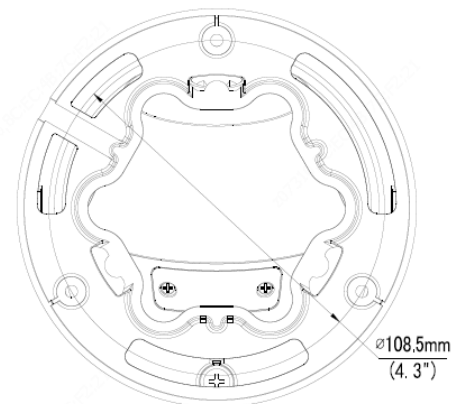

Dimensions

Available Accessories

Junction Box
ST-GJB03-E

Wall Mount
ST-GWM03-C

ST-GIP8VFTD-MZ 8MP HD Intelligent IR VF Turret Network Camera

Camera					
Sensor	1/2.8", 8.0 megapixel, progressive scan, CMOS				
Lens	2.8 - 12mm, AF automatic focusing and motorized zoom lens				
DORI Distance	Lens	Detect	Observe	Recognize	Identify
	2.8 mm	95 yds (86.9 m)	26.5 yds (34.8m)	38 yds (17.4m)	9.5 yds (8.7 m)
	12 mm	407.2 yds (372.4 m)	162.9 yds (149 m)	66.4 yds (74.5 m)	40.6 yds (37.2 m)
Angle Of View (H)	107.4° - 29.2°				
Angle Of View (V)	54.2° - 16.3°				
Angle Of View (O)	111.0° - 33.1°				
Adjustment Angle	Pan: 0°-360°		Tilt: 0°-75°		Rotate: 0°-360°
Shutter	Auto/Manual, shutter time: 1 - 1/100000s				
Minimum Illumination	Colour: 0.003Lux (F1.6, AGC ON) 0Lux with IR				
Day/Night	IR-cut filter with auto switch (ICR)				
S/N	>56dB				
IR Range	Up to 131 ft (40m) IR range				
Wavelength	850nm				
IR On/Off Control	Auto/Manual				
WDR	120dB				

General	
Power	DC 12V±25%, PoE (IEEE 802.3af) Power consumption: Max 9.0W
Power Interface	Ø 5.5mm coaxial power plug
Dimensions (L × W × H)	Ø5.1" x 4.3" (Φ129 x 110 mm)
Net Weight	1.52 lb (0.69kg)
Material	Metal
Working Environment	-22 - 140°F (-30 - 60°C), Humidity: ≤95% RH (non-condensing)
Storage Environment	-22 - 140°F (-30 - 60°C), Humidity: ≤95% RH (non-condensing)
Surge Protection	6KV
Ingress Protection	IP67
Vandal Resistant	IK10
Reset Button	Supported
Warranty	2-Year Limited Warranty