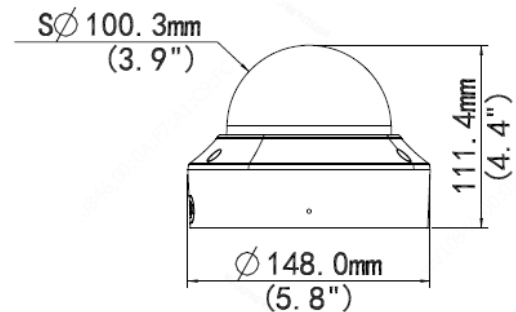

Dimensions

Available Accessories

Junction Box
ST-GJB04-D

Wall Mount
ST-GWM04-B

ST-GIP8VFD-MZ 8MP HD Intelligent IR VF Dome Network Camera

Camera					
Sensor	1/2.8", 8.0 megapixel, progressive scan, CMOS				
Lens	2.8 - 12mm, AF automatic focusing and motorized zoom lens				
DORI Distance	Lens	Detect	Observe	Recognize	Identify
	2.8 mm	95 yds (86.9 m)	38 yds (34.8 m)	19 yds (17.4 m)	9.5 yds (8.7 m)
	12 mm	407.2 yds (372.4 m)	162.9 yds (149 m)	81.4 yds (74.5 m)	36.3 yds (37.2 m)
Angle Of View (H)	107.4° - 29.2°				
Angle Of View (V)	54.2° - 16.3°				
Angle Of View (O)	111.0° - 33.1°				
Adjustment Angle	Pan: 0°-355°		Tilt: 0°-80°		Rotate: 0°-355°
Shutter	Auto/Manual, shutter time: 1 - 1/100000s				
Minimum Illumination	Colour: 0.003Lux (F1.6, AGC ON) 0Lux with IR on				
Day/Night	IR-cut filter with auto switch (ICR)				
S/N	>56dB				
IR Range	Up to 131 ft (40m) IR range				
Wavelength	850nm				
IR On/Off Control	Auto/Manual				
WDR	120dB				

General	
Power	DC 12V±25%, PoE (IEEE 802.3af)
	Power consumption: Max 9.0W
Power Interface	Ø 5.5mm coaxial power plug
Dimensions (L × W × H)	Ø5.8" x 4.4" (Φ148 x 111.4 mm)
Net Weight	2.03 lb (0.92kg)
Material	Metal + Plastic
Working Environment	-22 - 140°F (-30 - 60°C), Humidity: ≤95% RH (non-condensing)
Storage Environment	-22 - 140°F (-30 - 60°C), Humidity: ≤95% RH (non-condensing)
Surge Protection	6KV
Ingress Protection	IP67
Vandal Resistant	IK10
Reset Button	Supported
Warranty	2-Year Limited Warranty