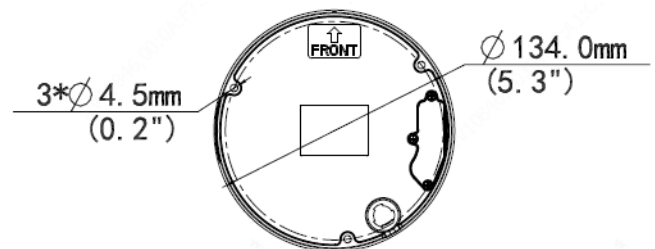

Dimensions

Available Accessories

Junction Box
ST-GJB04-D

Wall Mount
ST-GWM04-B

ST-GIP8VFD-MZ 8MP HD Intelligent IR VF Dome Network Camera

Camera					
Sensor	1/2.8", 8.0 megapixel, progressive scan, CMOS				
Lens	2.8 - 12mm, AF automatic focusing and motorized zoom lens				
DORI Distance	Lens	Detect	Observe	Recognize	Identify
	2.8 mm	95 yds (86.9 m)	38 yds (34.8 m)	19 yds (17.4 m)	9.5 yds (8.7 m)
	12 mm	407.2 yds (372.4 m)	162.9 yds (149 m)	81.4 yds (74.5 m)	36.3 yds (37.2 m)
Angle Of View (H)	107.4° - 29.2°				
Angle Of View (V)	54.2° - 16.3°				
Angle Of View (O)	111.0° - 33.1°				
Adjustment Angle	Pan: 0°-355°		Tilt: 0°-80°		Rotate: 0°-355°
Shutter	Auto/Manual, shutter time: 1 - 1/100000s				
Minimum Illumination	Colour: 0.003Lux (F1.6, AGC ON) 0Lux with IR on				
Day/Night	IR-cut filter with auto switch (ICR)				
S/N	>56dB				
IR Range	Up to 131 ft (40m) IR range				
Wavelength	850nm				
IR On/Off Control	Auto/Manual				
WDR	120dB				

General	
Power	DC 12V±25%, PoE (IEEE 802.3af)
	Power consumption: Max 9.0W
Power Interface	Ø 5.5mm coaxial power plug
Dimensions (L × W × H)	Ø5.8" x 4.4" (Φ148 x 111.4 mm)
Net Weight	2.03 lb (0.92kg)
Material	Metal + Plastic
Working Environment	-22 - 140°F (-30 - 60°C), Humidity: ≤95% RH (non-condensing)
Storage Environment	-22 - 140°F (-30 - 60°C), Humidity: ≤95% RH (non-condensing)
Surge Protection	6KV
Ingress Protection	IP67
Vandal Resistant	IK10
Reset Button	Supported
Warranty	2-Year Limited Warranty