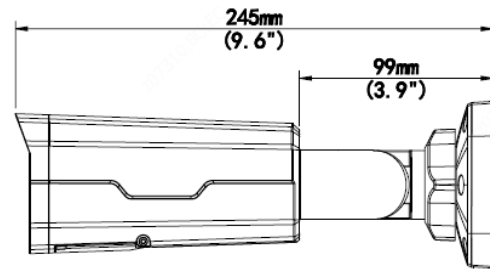

Dimensions

Available Accessories

Junction Box
ST-GJB07-C

ST-GIP8VFB-MZ 8MP HD Intelligent IR VF Bullet Network Camera

Camera					
Sensor	1/2.8", 8.0 megapixel, progressive scan, CMOS				
Lens	2.8 - 12mm, AF automatic focusing and motorized zoom lens				
DORI Distance	Lens	Detect	Observe	Recognize	Identify
	2.8 mm	66.4 yds (86.9 m)	26.5 yds (34.8 m)	13.3 yds (17.4 m)	6.6 yds (8.7 m)
	12 mm	332.2 yds (372.4 m)	132.8 yds (149.0 m)	66.4 yds (74.5 m)	33.2 yds (37.2 m)
Angle Of View (H)	107.4° - 29.2°				
Angle Of View (V)	54.2° - 16.3°				
Angle Of View (O)	111.0° - 33.1°				
Adjustment Angle	Pan: 0°-360°		Tilt: 0°-90°		Rotate: 0°-360°
Shutter	Auto/Manual, shutter time: 1 - 1/100000s				
Minimum Illumination	Colour: 0.003Lux (F1.6, AGC ON) 0Lux with IR on				
Day/Night	IR-cut filter with auto switch (ICR)				
S/N	>56dB				
IR Range	Up to 164 ft (50m) IR range				
Wavelength	850nm				
IR On/Off Control	Auto/Manual				
WDR	120dB				

General	
Power	DC 12V \pm 25%, PoE (IEEE 802.3af)
	Power consumption: Max 10.5W
Power Interface	\varnothing 5.5mm coaxial power plug
Dimensions (L x W x H)	9.6" x 3.4" x 2.8" (245 x 86 x 72 mm)
Net Weight	2.03 lb (0.92kg)
Material	Metal
Working Environment	-22 - 140°F (-30 - 60°C), Humidity: \leq 95% RH (non-condensing)
Storage Environment	-22 - 140°F (-30 - 60°C), Humidity: \leq 95% RH (non-condensing)
Surge Protection	6KV
Reset Button	N/A
Warranty	2-Year Limited Warranty