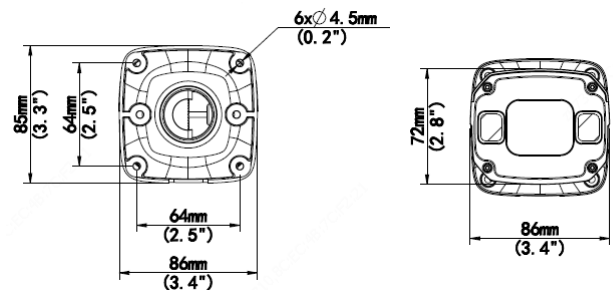

Dimensions

Available Accessories

Junction Box
ST-GJB07-C

ST-GIP8VFB-MZ 8MP HD Intelligent IR VF Bullet Network Camera

Camera					
Sensor	1/2.8", 8.0 megapixel, progressive scan, CMOS				
Lens	2.8 - 12mm, AF automatic focusing and motorized zoom lens				
DORI Distance	Lens	Detect	Observe	Recognize	Identify
	2.8 mm	66.4 yds (86.9 m)	26.5 yds (34.8 m)	13.3 yds (17.4 m)	6.6 yds (8.7 m)
	12 mm	332.2 yds (372.4 m)	132.8 yds (149.0 m)	66.4 yds (74.5 m)	33.2 yds (37.2 m)
Angle Of View (H)	107.4° - 29.2°				
Angle Of View (V)	54.2° - 16.3°				
Angle Of View (O)	111.0° - 33.1°				
Adjustment Angle	Pan: 0°-360°		Tilt: 0°-90°		Rotate: 0°-360°
Shutter	Auto/Manual, shutter time: 1 - 1/100000s				
Minimum Illumination	Colour: 0.003Lux (F1.6, AGC ON) 0Lux with IR on				
Day/Night	IR-cut filter with auto switch (ICR)				
S/N	>56dB				
IR Range	Up to 164 ft (50m) IR range				
Wavelength	850nm				
IR On/Off Control	Auto/Manual				
WDR	120dB				

General	
Power	DC 12V \pm 25%, PoE (IEEE 802.3af)
	Power consumption: Max 10.5W
Power Interface	\varnothing 5.5mm coaxial power plug
Dimensions (L x W x H)	9.6" x 3.4" x 2.8" (245 x 86 x 72 mm)
Net Weight	2.03 lb (0.92kg)
Material	Metal
Working Environment	-22 - 140°F (-30 - 60°C), Humidity: \leq 95% RH (non-condensing)
Storage Environment	-22 - 140°F (-30 - 60°C), Humidity: \leq 95% RH (non-condensing)
Surge Protection	6KV
Reset Button	N/A
Warranty	2-Year Limited Warranty