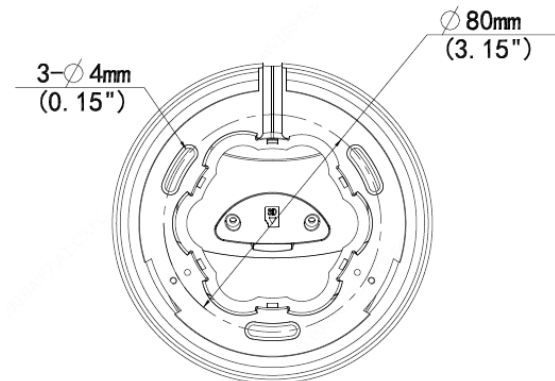

ST-GIP8FTD-2.8

4K HD IR Fixed Turret Network Camera

Key Features

- High quality image with 8MP, 1/2.7" CMOS sensor
- 8MP (3840*2160)@20fps; 5MP (3072*1728)@30/25fps; 4MP (2560*1440)@30/25fps; 2MP (1920*1080) @30/25fps
- Ultra 265, H.265, H.264, MJPEG
- EasyStar technology ensures high image quality in low illumination environment
- 120dB true WDR technology provides a clear image in bright areas
Supports 9:16 Corridor Mode
- Built-in Mic
- Smart IR, up to 98ft (30m) IR distance
- Supports 256 GB Micro SD card
- IP67 Weather Rating
- Supports PoE power supply
- 3-Axis

Dimensions

Available Accessories

Wall Mount
ST-GWM03-A

ST-GIP8FTD-2.8 4K HD IR Fixed Turret Network Camera

Camera	
Sensor	1/2.7", 8.0 megapixel, progressive scan, CMOS
Minimum Illumination	Easystar: Colour: 0.005Lux (F1.6, AGC ON) 0Lux with IR on
Day/Night	IR-cut filter with auto switch (ICR)
Shutter	Auto/Manual, 1~1/100000 s
Adjustment angle	Pan: 0° to 360°, Tilt: 0° to 80°, Rotate: 0° to 360°
S/N	>56dB
WDR	120dB

Lens	
Lens Type	2.8mm@1.6, Fixed-focal
Lens Mount	M12
Angle of View (H)	112.9°
Angle of View (V)	59.1°
Angle of View (D)	121.2°

DORI					
DORI Distance	Lens	Detect	Observe	Recognize	Identify
	2.8 mm	91.8 yds (84 m)	36.7 yds (33.6 m)	18.4 yds (16.8 m)	9.1 yds (8.4 m)

General	
Power	DC 12V±25%, PoE (IEEE 802.3af)
	Power consumption: Max 4.5W
Power Interface	Ø 5.5mm coaxial power plug
Dimensions (L × W × H)	Φ4.6" x 3.8" (Φ118 x 95mm)
Weight	0.79 lb (0.36kg)
Material	Metal + Plastic
Working Environment	-22 - 140°F (-30 - 60°C), Humidity: ≤95% RH (non-condensing)
Storage Environment	-22 - 140°F (-30 - 60°C), Humidity: ≤95% RH (non-condensing)
Surge Protection	4KV
Reset Button	N/A
Ingress Protection	IP67
Warranty	2-Year Limited Warranty