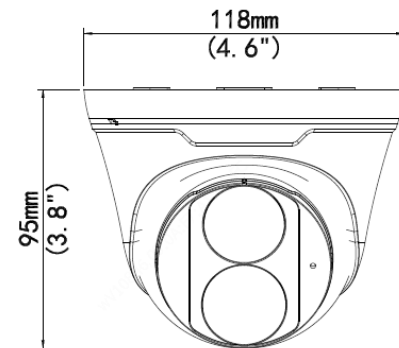

ST-GIP8FTD-2.8

4K HD IR Fixed Turret Network Camera

Key Features

- High quality image with 8MP, 1/2.7" CMOS sensor
- 8MP (3840*2160)@20fps; 5MP (3072*1728)@30/25fps; 4MP (2560*1440)@30/25fps; 2MP (1920*1080) @30/25fps
- Ultra 265, H.265, H.264, MJPEG
- EasyStar technology ensures high image quality in low illumination environment
- 120dB true WDR technology provides a clear image in bright areas
Supports 9:16 Corridor Mode
- Built-in Mic
- Smart IR, up to 98ft (30m) IR distance
- Supports 256 GB Micro SD card
- IP67 Weather Rating
- Supports PoE power supply
- 3-Axis

Dimensions

Available Accessories

Wall Mount
ST-GWM03-A

ST-GIP8FTD-2.8 4K HD IR Fixed Turret Network Camera

Camera	
Sensor	1/2.7", 8.0 megapixel, progressive scan, CMOS
Minimum Illumination	Easystar: Colour: 0.005Lux (F1.6, AGC ON) 0Lux with IR on
Day/Night	IR-cut filter with auto switch (ICR)
Shutter	Auto/Manual, 1~1/100000 s
Adjustment angle	Pan: 0° to 360°, Tilt: 0° to 80°, Rotate: 0° to 360°
S/N	>56dB
WDR	120dB

Lens	
Lens Type	2.8mm@1.6, Fixed-focal
Lens Mount	M12
Angle of View (H)	112.9°
Angle of View (V)	59.1°
Angle of View (D)	121.2°

DORI					
DORI Distance	Lens	Detect	Observe	Recognize	Identify
	2.8 mm	91.8 yds (84 m)	36.7 yds (33.6 m)	18.4 yds (16.8 m)	9.1 yds (8.4 m)

General	
Power	DC 12V±25%, PoE (IEEE 802.3af)
	Power consumption: Max 4.5W
Power Interface	Ø 5.5mm coaxial power plug
Dimensions (L × W × H)	Φ4.6" x 3.8" (Φ118 x 95mm)
Weight	0.79 lb (0.36kg)
Material	Metal + Plastic
Working Environment	-22 - 140°F (-30 - 60°C), Humidity: ≤95% RH (non-condensing)
Storage Environment	-22 - 140°F (-30 - 60°C), Humidity: ≤95% RH (non-condensing)
Surge Protection	4KV
Reset Button	N/A
Ingress Protection	IP67
Warranty	2-Year Limited Warranty