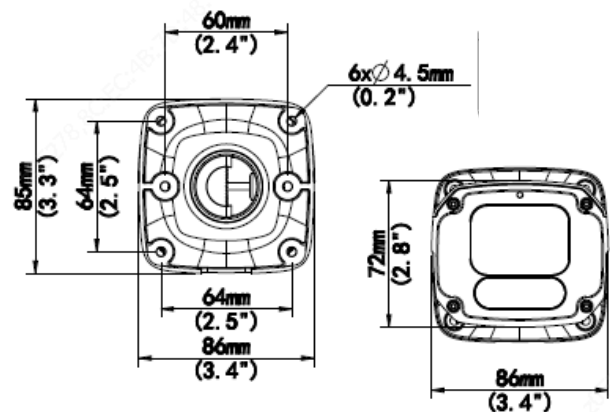

#### Dimensions

General	
Power	DC 12V±25%, PoE (IEEE 802.3af) Power consumption: Max 11W
Power Interface	Ø 5.5mm coaxial power plug
Dimensions (L × W × H)	9.6" × 3.4" × 3.3" (245 × 86 × 85 mm)
Net Weight	1.89 lb (0.86kg)
Material	Metal
Working Environment	-22 - 140°F (-30 - 60°C), Humidity: ≤95% RH (non-condensing)
Storage Environment	-22 - 140°F (-30 - 60°C), Humidity: ≤95% RH (non-condensing)
Surge Protection	4KV
Ingress Protection	IP67
Vandal Resistant	IK10
Reset Button	Supported
Warranty	2-Year Limited Warranty