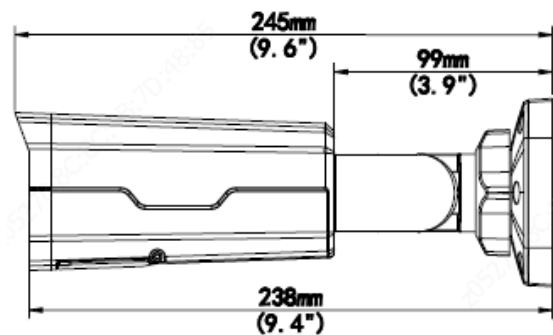

#### Dimensions

General	
Power	DC 12V±25%, PoE (IEEE 802.3af) Power consumption: Max 11W
Power Interface	Ø 5.5mm coaxial power plug
Dimensions (L × W × H)	9.6" × 3.4" × 3.3" (245 × 86 × 85 mm)
Net Weight	1.89 lb (0.86kg)
Material	Metal
Working Environment	-22 - 140°F (-30 - 60°C), Humidity: ≤95% RH (non-condensing)
Storage Environment	-22 - 140°F (-30 - 60°C), Humidity: ≤95% RH (non-condensing)
Surge Protection	4KV
Ingress Protection	IP67
Vandal Resistant	IK10
Reset Button	Supported
Warranty	2-Year Limited Warranty