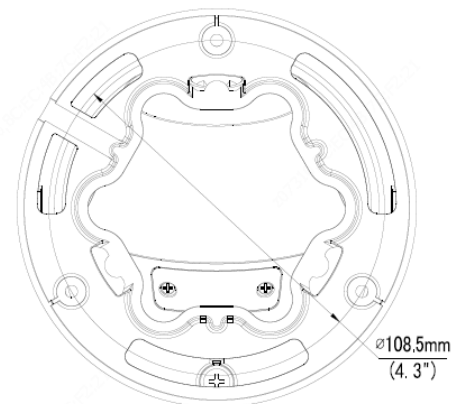

Dimensions

Available Accessories

Junction Box
ST-GJB03-E

Wall Mount
ST-GWM03-C

ST-GIP4VFTD-MZ 4MP HD Intelligent IR VF Turret Network Camera

Camera					
Sensor	1/3", 4.0 megapixel, progressive scan, CMOS				
Lens	2.7 - 13.5mm, AF automatic focusing and motorized zoom lens				
DORI Distance	Lens	Detect	Observe	Recognize	Identify
	2.7 mm	66.4 yds (60.8 m)	26.5 yds (24.3 m)	13.3 yds (12.2 m)	6.6 yds (6.1 m)
	13.5 mm	332.2 yds (303.8 m)	132.8 yds (121.5 m)	66.4 yds (60.8 m)	33.2 yds (30.4 m)
Angle Of View (H)	98.26° - 31.35°				
Angle Of View (V)	54.76° - 18.55°				
Angle Of View (O)	127.74° - 36.99°				
Adjustment Angle	Pan: 0°-360°		Tilt: 0°-75°		Rotate: 0°-360°
Shutter	Auto/Manual, shutter time: 1 - 1/100000s				
Minimum Illumination	Colour: 0.002Lux (F1.2, AGC ON) 0 Lux with IR on				
Day/Night	IR-cut filter with auto switch (ICR)				
S/N	>56dB				
IR Range	Up to 131 ft (40m) IR range				
Wavelength	850nm				
IR On/Off Control	Auto/Manual				
Defog	Digital Defog				
WDR	120dB				

General

Power	DC 12V±25%, PoE (IEEE 802.3af)
	Power consumption: Max 7.0W
Dimensions (L × W × H)	Ø5.1" x 4.3" (Φ148 x 111.3 mm)
Net Weight	1.52 lb (0.69kg)
Material	Metal
Working Environment	-22 - 140°F (-30 - 60°C), Humidity: ≤95% RH (non-condensing)
Storage Environment	-22 - 140°F (-30 - 60°C), Humidity: ≤95% RH (non-condensing)
Surge Protection	6KV
Ingress Protection	IP67
Vandal Resistant	IK10
Reset Button	Supported
Warranty	2-Year Limited Warranty