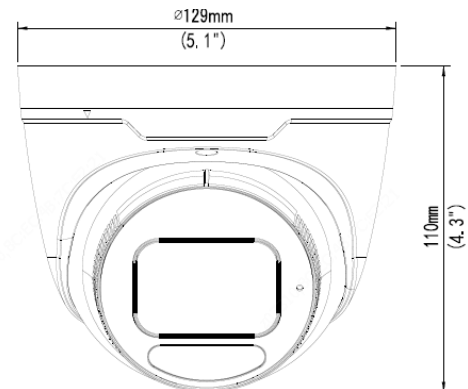

Dimensions

Available Accessories

Junction Box
ST-GJB03-E

Wall Mount
ST-GWM03-C

ST-GIP4VFTD-MZ 4MP HD Intelligent IR VF Turret Network Camera

Camera					
Sensor	1/3", 4.0 megapixel, progressive scan, CMOS				
Lens	2.7 - 13.5mm, AF automatic focusing and motorized zoom lens				
DORI Distance	Lens	Detect	Observe	Recognize	Identify
	2.7 mm	66.4 yds (60.8 m)	26.5 yds (24.3 m)	13.3 yds (12.2 m)	6.6 yds (6.1 m)
	13.5 mm	332.2 yds (303.8 m)	132.8 yds (121.5 m)	66.4 yds (60.8 m)	33.2 yds (30.4 m)
Angle Of View (H)	98.26° - 31.35°				
Angle Of View (V)	54.76° - 18.55°				
Angle Of View (O)	127.74° - 36.99°				
Adjustment Angle	Pan: 0°-360°		Tilt: 0°-75°		Rotate: 0°-360°
Shutter	Auto/Manual, shutter time: 1 - 1/100000s				
Minimum Illumination	Colour: 0.002Lux (F1.2, AGC ON) 0 Lux with IR on				
Day/Night	IR-cut filter with auto switch (ICR)				
S/N	>56dB				
IR Range	Up to 131 ft (40m) IR range				
Wavelength	850nm				
IR On/Off Control	Auto/Manual				
Defog	Digital Defog				
WDR	120dB				

General

Power	DC 12V±25%, PoE (IEEE 802.3af)
	Power consumption: Max 7.0W
Dimensions (L × W × H)	Ø5.1" x 4.3" (Φ148 x 111.3 mm)
Net Weight	1.52 lb (0.69kg)
Material	Metal
Working Environment	-22 - 140°F (-30 - 60°C), Humidity: ≤95% RH (non-condensing)
Storage Environment	-22 - 140°F (-30 - 60°C), Humidity: ≤95% RH (non-condensing)
Surge Protection	6KV
Ingress Protection	IP67
Vandal Resistant	IK10
Reset Button	Supported
Warranty	2-Year Limited Warranty