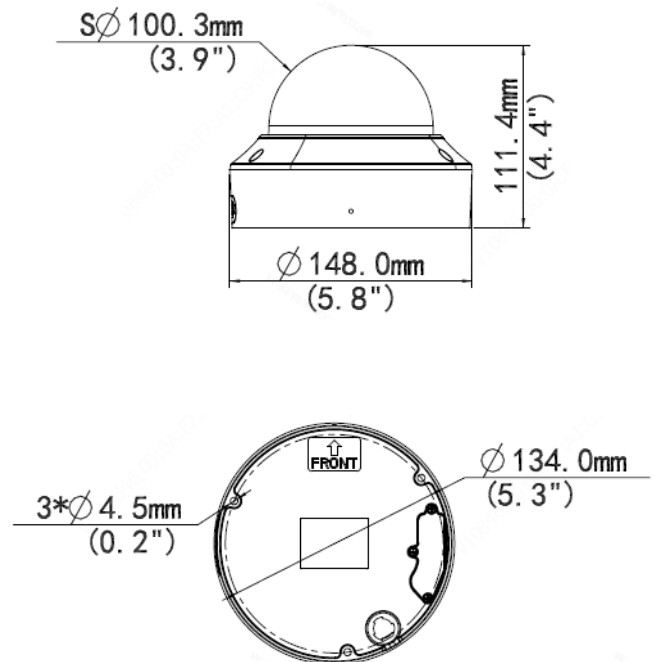

ST-GIP4VFD-MZ

4MP HD Intelligent IR VF Dome Network Camera

Key Features

- High quality image with 4MP, 1/3" CMOS sensor
- 4MP (2688*1520)@ 30/25fps; 4MP (2560*1440)@ 30/25fps; 3MP (2304*1296) @ 30/25fps; 2MP (1920*1080) @30/25fps;
- Ultra 265, H.265, H.264, MJPEG
- Intelligent perimeter protection, includes cross line, intrusion, enter area, leave area detection
- Based on target classification, smart intrusion prevention significantly reduces false alarms caused by leaves, birds and lights etc., accurately focuses on humans, motor vehicles and non-motor vehicles
- This cameras technology provides clear image in bright / highly lit areas
- 120dB true WDR technology enables clear image in strong light scene
- Supports 9:16 Corridor Mode
- Built-in Mic
- Alarm:1 in/1 out, Audio: 1 in/1 out
- Smart IR, up to 131 ft (40 m) IR distance
- Supports 256 GB Micro SD card
- IK10 vandal resistant
- IP67 weather rating
- Supports PoE power supply

Dimensions

Available Accessories

Junction Box
ST-GJB04-D

Wall Mount
ST-GWM04-B

ST-GIP4VFD-MZ 4MP HD Intelligent IR VF Dome Network Camera

Camera					
Sensor	1/3", 4.0 megapixel, progressive scan, CMOS				
Lens	2.7 - 13.5mm, AF automatic focusing and motorized zoom lens				
DORI Distance	Lens	Detect	Observe	Recognize	Identify
	2.8 mm	66.4 yds (60.8 m)	26.5 yds (24.3 m)	13.3 yds (12.2 m)	6.6 yds (6.1 m)
	13.5 mm	332.2 yds (303.8 m)	132.8 yds (121.5 m)	66.4 yds (60.8 m)	33.2 yds (30.4 m)
Angle Of View (H)	98.26° - 31.35°				
Angle Of View (V)	54.76° - 18.55°				
Angle Of View (O)	127.74° - 36.99°				
Adjustment Angle	Pan: 0°-360°		Tilt: 0°-90°		Rotate: 0°-360°
Shutter	Auto/Manual, shutter time: 1 - 1/100000s				
Minimum Illumination	Colour: 0.002Lux (F1.2, AGC ON) 0 Lux with IR on				
Day/Night	IR-cut filter with auto switch (ICR)				
S/N	>56dB				
IR Range	Up to 131 ft (40m) IR range				
Wavelength	850nm				
IR On/Off Control	Auto/Manual				
Defog	Digital Defog				
WDR	120dB				