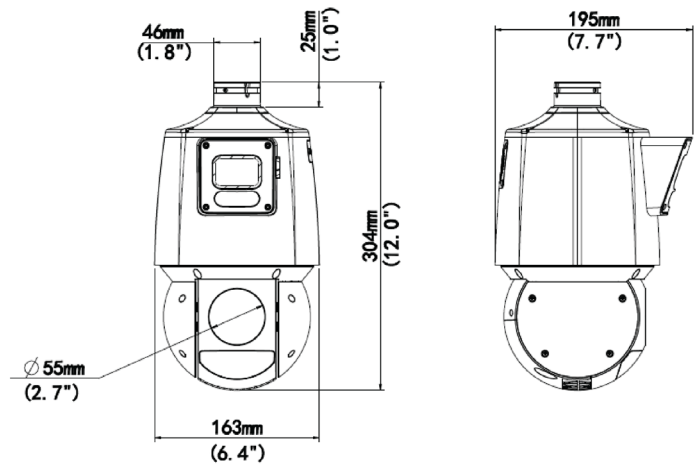

Dimensions

Available Accessories

PTZ Wall Mount
ST-GWMP TZ-A

PTZ Wall Mount
ST-GWMP TZ-B

Junction Box
ST-GJB12-F

ST-GIP4PTZ-DL-25X 4 MP Dual-Lens PTZ Camera, 25X Optical Zoom Dome Camera

Camera		
	Fixed	PTZ
Sensor	1/2.7", 4MP, CMOS	1/1.8", 4MP, CMOS
Minimum Illumination	Color:0.003 lux (F1.5, AGC ON) 0 lux with IR	Color:0.0005 lux (F1.0, AGC ON) 0 lux with warm light
Daylight	N/A	IR-cut filter with auto switch (ICR)
Shutter	Auto/Manual, 1 - 1/100000s	
WDR	120 dB	
S/N	>56 dB	

General	
Power	DC12V(±25%), PoE+(IEEE 802.3at)
	Power consumption: Max 24W
Power Interface	Ø 5.5mm coaxial power plug
Dimensions (Ø × H)	Ø6.4" x 12" (Ø163 x 304 mm)
Weight	5.00 lb (2.27kg)
Material	Metal + Plastic
Working Environment	-40 - 149°F (-40 - 65°C), Humidity: ≤95% RH (non-condensing)
Storage Environment	-40 - 158°F (-40 - 70°C), Humidity: ≤95% RH (non-condensing)
Surge Protection	6KV
Reset Button	Supported
Warranty	2-Year Limited Warranty