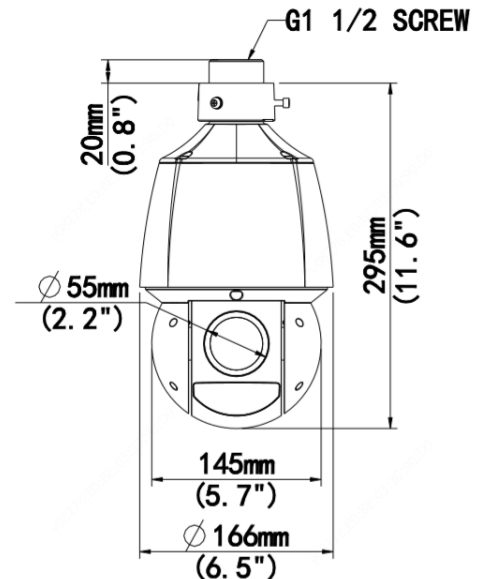

### 4MP 25x Network PTZ Dome Camera

#### Dimensions