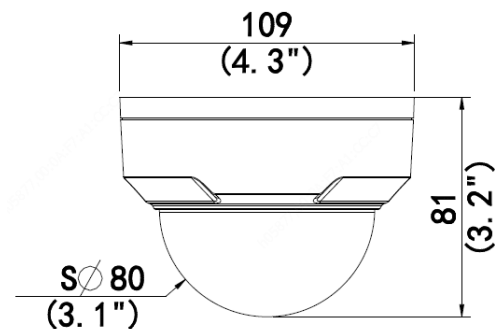

ST-GIP4FD-2.8 | ST-GIP4FD

4MP HD Vandal-resistant IR Fixed Dome Network Camera

Key Features

- High quality image with 4MP, 1/3" CMOS sensor
- 4MP (2688 x 1520) @ 25/20fps; 4MP (2560 x 1440) @ 25/20fps; 3MP (2304 x 1296) @ 30/25fps; 2MP (1920 x 1080) @ 30/25fps
- Ultra 265, H.265, H.264, MJPEG
- Easystar technology ensures high image quality in low illumination environment
- 120dB true WDR technology provides a clear image in bright areas
- Supports 9:16 Corridor Mode
- Smart IR, up to 98ft (30m) IR distance
- Supports 256 GB Micro SD card
- IK10 vandal resistant
- IP67 weather rating
- Supports PoE power supply
- 3-Axis

Dimensions

Available Accessories

Junction Box
ST-GJB03-B

Wall Mount
ST-GWM03-A

ST-GIP4FD-2.8 | ST-GIP4FD 4MP HD Vandal-resistant IR Fixed Dome Network Camera

Camera					
Models	ST-GIP4FD-2.8		ST-GIP4FD		
Sensor	1/3", 4.0 megapixel, progressive scan, CMOS				
Lens	2.8mm@F1.6		4.0mm@F1.6		
DORI Distance	Lens	Detect	Observe	Recognize	Identify
	2.8mm	68.8 yds (63m)	27.5 yds (25.2 m)	13.7 yds (12.6 m)	6.8 yds (6.3 m)
	4.0mm	98.4 yds 90.0 m	39.3 yds 36.0 m	19.6 yds 18.0 m	9.84 yds 9.0 m
Angle Of View (H)	101.1°		83.7°		
Angle Of View (V)	55.3°		44.9°		
Angle Of View (O)	111.1°		89.2°		
Adjustment Angle	Pan: 0°- 360°	Tilt: 0°- 68°		Rotate: 3°-360°	
Shutter	Auto/Manual, 1 - 1/1000000s				
Minimum Illumination	Easystar: Colour: 0.003Lux (F1.6, AGC ON) 0Lux with IR				
Day/Night	IR-cut filter with auto switch (ICR)				
Digital Noise Reduction	2D/3D DNR				
S/N	>56dB				
IR Range	Up to 98 ft (30m) IR range				
Wavelength	850nm				
IR On/Off Control	Auto/Manual				
Defog	Digital Defog				
WDR	120dB				