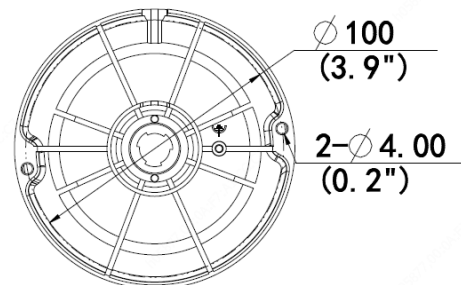

ST-GIP4FD-2.8 | ST-GIP4FD

4MP HD Vandal-resistant IR Fixed Dome Network Camera

Key Features

- High quality image with 4MP, 1/3" CMOS sensor
- 4MP (2688 x 1520) @ 25/20fps; 4MP (2560 x 1440) @ 25/20fps; 3MP (2304 x 1296) @ 30/25fps; 2MP (1920 x 1080) @ 30/25fps
- Ultra 265, H.265, H.264, MJPEG
- Easystar technology ensures high image quality in low illumination environment
- 120dB true WDR technology provides a clear image in bright areas
- Supports 9:16 Corridor Mode
- Smart IR, up to 98ft (30m) IR distance
- Supports 256 GB Micro SD card
- IK10 vandal resistant
- IP67 weather rating
- Supports PoE power supply
- 3-Axis

Dimensions

Available Accessories

Junction Box
ST-GJB03-B

Wall Mount
ST-GWM03-A

ST-GIP4FD-2.8 | ST-GIP4FD 4MP HD Vandal-resistant IR Fixed Dome Network Camera

Camera					
Models	ST-GIP4FD-2.8		ST-GIP4FD		
Sensor	1/3", 4.0 megapixel, progressive scan, CMOS				
Lens	2.8mm@F1.6		4.0mm@F1.6		
DORI Distance	Lens	Detect	Observe	Recognize	Identify
	2.8mm	68.8 yds (63m)	27.5 yds (25.2 m)	13.7 yds (12.6 m)	6.8 yds (6.3 m)
	4.0mm	98.4 yds 90.0 m	39.3 yds 36.0 m	19.6 yds 18.0 m	9.84 yds 9.0 m
Angle Of View (H)	101.1°		83.7°		
Angle Of View (V)	55.3°		44.9°		
Angle Of View (O)	111.1°		89.2°		
Adjustment Angle	Pan: 0°- 360°	Tilt: 0°- 68°		Rotate: 3°-360°	
Shutter	Auto/Manual, 1 - 1/1000000s				
Minimum Illumination	Easystar: Colour: 0.003Lux (F1.6, AGC ON) 0Lux with IR				
Day/Night	IR-cut filter with auto switch (ICR)				
Digital Noise Reduction	2D/3D DNR				
S/N	>56dB				
IR Range	Up to 98 ft (30m) IR range				
Wavelength	850nm				
IR On/Off Control	Auto/Manual				
Defog	Digital Defog				
WDR	120dB				