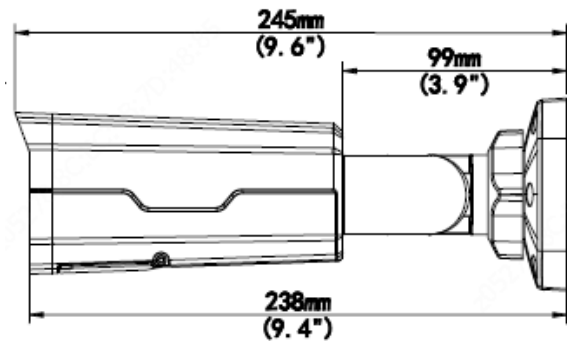

Dimensions

Available Accessories

Junction Box
ST-GJB07-C

ST-GIP4FB-CNV 4MP HD Intelligent Fixed Bullet Network Camera

Camera					
Sensor	1/1.8", 4.0 megapixel, progressive scan, CMOS				
Lens	4.0mm@F1.0				
DORI Distance	Lens	Detect	Observe	Recognize	Identify
	4.0 mm	67.9 yds (62.1 m)	271 yds (24.8m)	13.5 yds (12.4m)	6.8 yds (6.2 m)
Angle Of View (H)	103.0°				
Angle Of View (V)	69.2°				
Angle Of View (O)	134.6°				
Adjustment Angle	Pan: 0°-360°		Tilt: 0°-90°		Rotate: 0°-360°
Shutter	Auto/Manual, shutter time: 1 - 1/100000s				
Minimum Illumination	Colour: 0.0005Lux (F1.0, AGC ON)				
S/N	>56dB				
WDR	120dB				
LED Distance	Up to 98ft (30m)				
LEDs Number	2				
LED On/Off Control	Auto/Manual				

General	
Power	DC 12V±25%, PoE (IEEE 802.3af) Power consumption: Max 9.0W
Power Interface	Ø 5.5mm coaxial power plug
Dimensions (L × W × H)	9.6" × 3.4" × 3.3" (245 × 86 × 85 mm)
Net Weight	1.92 lb (0.87kg)
Material	Metal
Working Environment	-22 - 140°F (-30 - 60°C), Humidity: ≤95% RH (non-condensing)
Storage Environment	-22 - 140°F (-30 - 60°C), Humidity: ≤95% RH (non-condensing)
Surge Protection	4KV
Ingress Protection	IP67
Vandal Resistant	IK10
Reset Button	Supported
Warranty	2-Year Limited Warranty