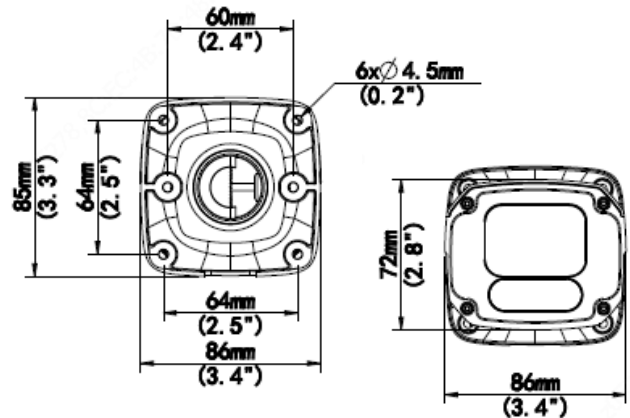

Dimensions

Available Accessories

Junction Box
ST-GJB07-C

ST-GIP4FB-CNV 4MP HD Intelligent Fixed Bullet Network Camera

Camera					
Sensor	1/1.8", 4.0 megapixel, progressive scan, CMOS				
Lens	4.0mm@F1.0				
DORI Distance	Lens	Detect	Observe	Recognize	Identify
	4.0 mm	67.9 yds (62.1 m)	271 yds (24.8m)	13.5 yds (12.4m)	6.8 yds (6.2 m)
Angle Of View (H)	103.0°				
Angle Of View (V)	69.2°				
Angle Of View (O)	134.6°				
Adjustment Angle	Pan: 0°-360°		Tilt: 0°-90°		Rotate: 0°-360°
Shutter	Auto/Manual, shutter time: 1 - 1/100000s				
Minimum Illumination	Colour: 0.0005Lux (F1.0, AGC ON)				
S/N	>56dB				
WDR	120dB				
LED Distance	Up to 98ft (30m)				
LEDs Number	2				
LED On/Off Control	Auto/Manual				

General	
Power	DC 12V±25%, PoE (IEEE 802.3af) Power consumption: Max 9.0W
Power Interface	Ø 5.5mm coaxial power plug
Dimensions (L × W × H)	9.6" × 3.4" × 3.3" (245 × 86 × 85 mm)
Net Weight	1.92 lb (0.87kg)
Material	Metal
Working Environment	-22 - 140°F (-30 - 60°C), Humidity: ≤95% RH (non-condensing)
Storage Environment	-22 - 140°F (-30 - 60°C), Humidity: ≤95% RH (non-condensing)
Surge Protection	4KV
Ingress Protection	IP67
Vandal Resistant	IK10
Reset Button	Supported
Warranty	2-Year Limited Warranty