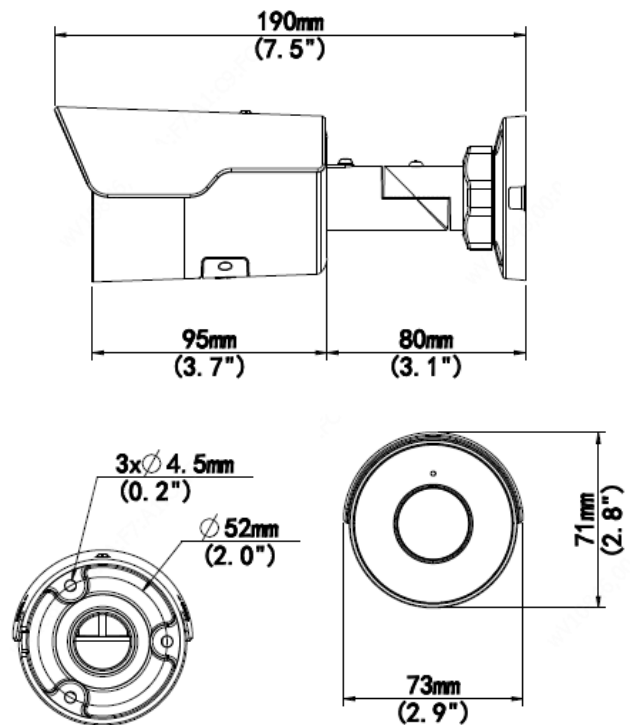

Dimensions

Available Accessories