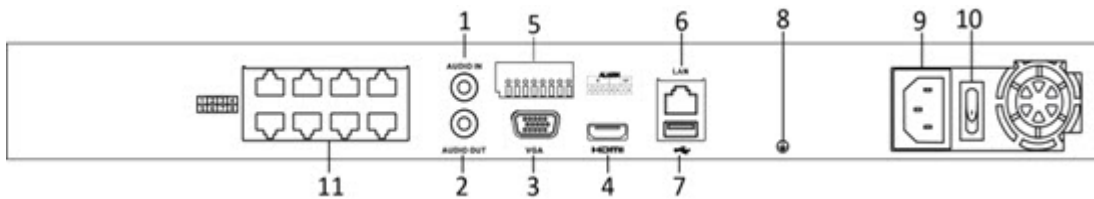

Free STGO2 mobile app for iOS & Android

HD Output

- HDMI/VGA independent outputs provided
- HDMI Video output at up to 4K (3840 × 2160) resolution

HD Storage

- Up to 2 SATA interfaces connectable for recording and backup
- Storage space effectively saved by 50% to 70% with the use of H.264+ decoding format

HD Transmission

- 1 self-adaptive 10M/100Mbps network interface
- 8 or 16 independent PoE network interfaces are provided

Various Applications

- Connectable to smart IP cameras for recording, playing back, and backing up of VCA alarms
- VCA (Video Content Analysis) detection alarm is supported
- Instant playback for assigned channel during multi-channel display mode
- Smart search for the selected area in the video; and smart playback to improve the playback efficiency
- HDD Quotas track and control disk storage to increase efficiency in storage management
- Smart Search makes searching and playing back video easy