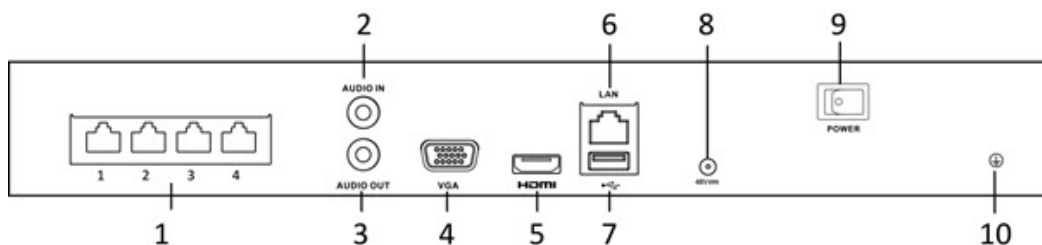

Various Applications

- Connectable to smart IP cameras for recording, playing back, and backing up of VCA alarms
- VCA (Video Content Analysis) detection alarm is supported
- Instant playback for assigned channel during multi-channel display mode
- Smart search for the selected area in the video; and smart playback to improve the playback efficiency
- HDD Quotas track and control disk storage to increase efficiency in storage management
- Smart Search makes searching and playing back video easy