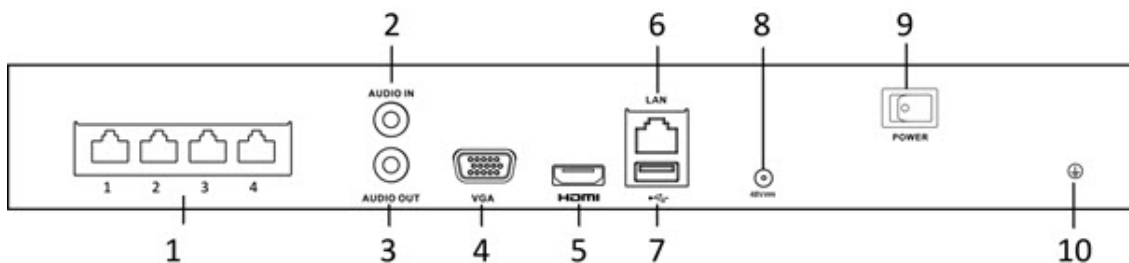

1. Network Interfaces with PoE function	5. HDMI Interface	8. 48VDC Power Supply
2. Audio In	6. LAN Network Interface	9. Power Switch
3. Audio Out	7. USB 2.0 Interface	10. Ground
4. VGA Interface		

Available Accessories

Hard Drive

WD10PURX	WD60PURX
WD20PURX	WD82PURX
WD30PURX	WD102PURX
WD40PURX	

FREE APP

View from your phone or mobile device anytime, anywhere!

STGO2