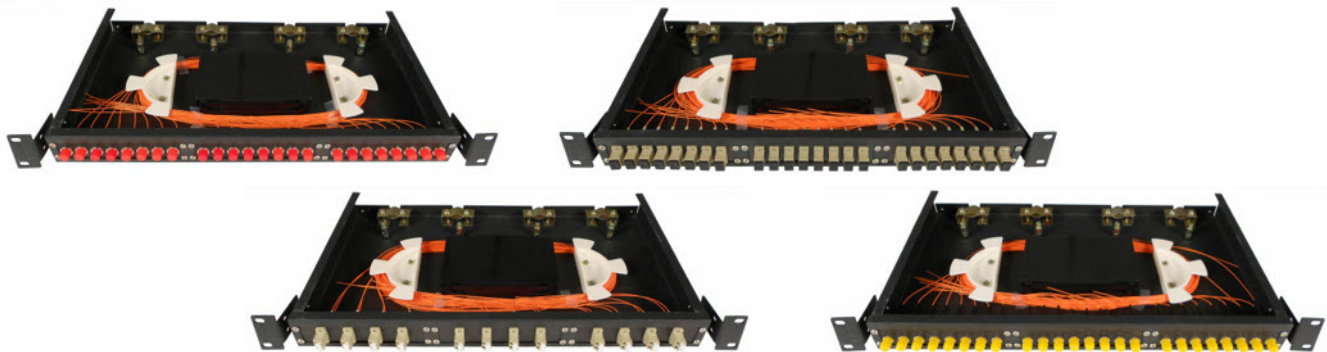

Fiber Optic Patch Panels

...communicating at the speed of light

19" Rack Mountable Fiber Optic Patch Panels, 1 RU, Single-Mode

FT-PPRMSM-12-SCAPC	SC/APC 12 Port,SM Simplex, (with SC/APC SM Simplex Adapter & Pigtail x12)
FT-PPRMSM-24-SCAPC	SC/APC 24 Port,SM Simplex, (with SC/APC SM Simplex Adapter & Pigtail x24)
FT-PPRMSM-12-LCAPC	LC/APC 12 Port,SM Simplex, (with LC/APC SM Simplex Adapter & Pigtail x12)
FT-PPRMSM-24-LCAPC	LC/APC 24 Port,SM Simplex, (with LC/APC SM Simplex Adapter & Pigtail x24)
FT-PPRMSM-12-FC	FC 12 Port,SM Simplex, (with FC SM Simplex Adapter & Pigtail x12)
FT-PPRMSM-24-FC	FC 24 Port,SM Simplex, (with FC SM Simplex Adapter & Pigtail x24)
FT-PPRMSM-12-ST	ST 12 Port,SM Simplex, (with ST SM Simplex Adapter & Pigtail x12)
FT-PPRMSM-24-ST	ST 24 Port,SM Simplex, (with ST SM Simplex Adapter & Pigtail x24)

19" Rack Mountable Fiber Optic Patch Panels, 1 RU, Multi-Mode

FT-PPRMMM-12-SC	SC 12 Port,MM Simplex, (with SC MM Simplex Adapter & 50/125 Pigtail x12)
FT-PPRMMM-24-SC	SC 24 Port,MM Simplex, (with SC MM Simplex Adapter & 50/125 Pigtail x24)
FT-PPRMMM-12-LC	LC 12 Port,MM Simplex, (with LC MM Simplex Adapter & 50/125 Pigtail x12)
FT-PPRMMM-24-LC	LC 24 Port,MM Simplex, (with LC MM Simplex Adapter & 50/125 Pigtail x24)
FT-PPRMMM-12-FC	FC 12 Port,MM Simplex, (with FC MM Simplex Adapter & 50/125 Pigtail x12)
FT-PPRMMM-24-FC	FC 24 Port,MM Simplex, (with FC MM Simplex Adapter & 50/125 Pigtail x24)
FT-PPRMMM-12-ST	ST 12 Port,MM Simplex, (with ST MM Simplex Adapter & 50/125 Pigtail x12)
FT-PPRMMM-24-ST	ST 24 Port,MM Simplex, (with ST MM Simplex Adapter & 50/125 Pigtail x24)