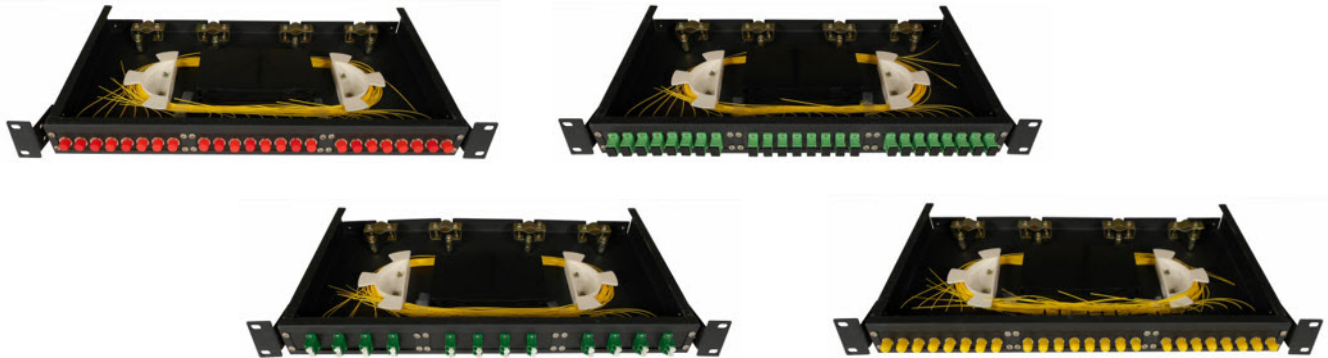

Fiber Optic Patch Panels

...communicating at the speed of light

19" Rack Mountable Fiber Optic Patch Panels, 1 RU, Single-Mode

FT-PPRMSM-12-SCAPC	SC/APC 12 Port,SM Simplex, (with SC/APC SM Simplex Adapter & Pigtail x12)
FT-PPRMSM-24-SCAPC	SC/APC 24 Port,SM Simplex, (with SC/APC SM Simplex Adapter & Pigtail x24)
FT-PPRMSM-12-LCAPC	LC/APC 12 Port,SM Simplex, (with LC/APC SM Simplex Adapter & Pigtail x12)
FT-PPRMSM-24-LCAPC	LC/APC 24 Port,SM Simplex, (with LC/APC SM Simplex Adapter & Pigtail x24)
FT-PPRMSM-12-FC	FC 12 Port,SM Simplex, (with FC SM Simplex Adapter & Pigtail x12)
FT-PPRMSM-24-FC	FC 24 Port,SM Simplex, (with FC SM Simplex Adapter & Pigtail x24)
FT-PPRMSM-12-ST	ST 12 Port,SM Simplex, (with ST SM Simplex Adapter & Pigtail x12)
FT-PPRMSM-24-ST	ST 24 Port,SM Simplex, (with ST SM Simplex Adapter & Pigtail x24)

19" Rack Mountable Fiber Optic Patch Panels, 1 RU, Multi-Mode

FT-PPRMMM-12-SC	SC 12 Port,MM Simplex, (with SC MM Simplex Adapter & 50/125 Pigtail x12)
FT-PPRMMM-24-SC	SC 24 Port,MM Simplex, (with SC MM Simplex Adapter & 50/125 Pigtail x24)
FT-PPRMMM-12-LC	LC 12 Port,MM Simplex, (with LC MM Simplex Adapter & 50/125 Pigtail x12)
FT-PPRMMM-24-LC	LC 24 Port,MM Simplex, (with LC MM Simplex Adapter & 50/125 Pigtail x24)
FT-PPRMMM-12-FC	FC 12 Port,MM Simplex, (with FC MM Simplex Adapter & 50/125 Pigtail x12)
FT-PPRMMM-24-FC	FC 24 Port,MM Simplex, (with FC MM Simplex Adapter & 50/125 Pigtail x24)
FT-PPRMMM-12-ST	ST 12 Port,MM Simplex, (with ST MM Simplex Adapter & 50/125 Pigtail x12)
FT-PPRMMM-24-ST	ST 24 Port,MM Simplex, (with ST MM Simplex Adapter & 50/125 Pigtail x24)