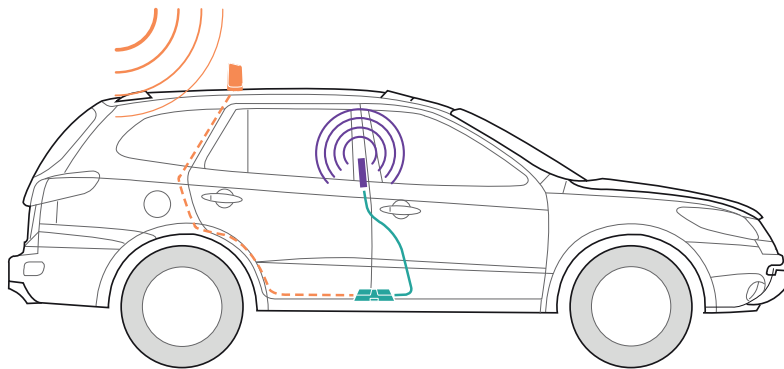

Installation